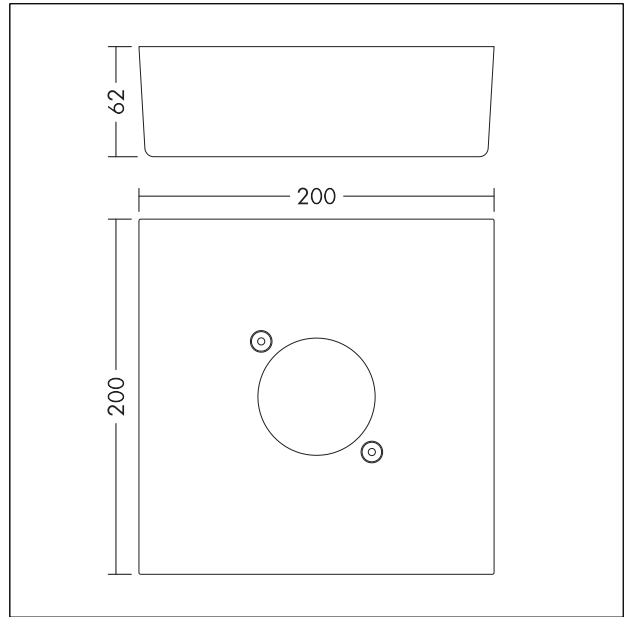

Surface Box for IRIS Emergency Downlight

Surface mount box for IRIS Emergency Downlight, Body: polycarbonate, white finish (RAL9003), Dimensions: 200 x 200 x 62 mm, weight: 0.3 kg.

TE_IRIS_F_surface_mount_box_PERSP.jpg